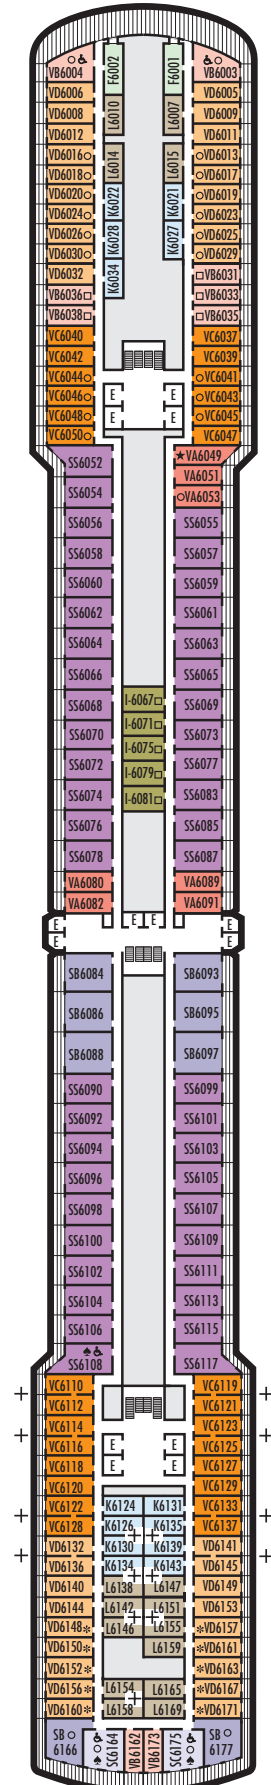

All information is subject to change.

STATEROOM SYMBOL LEGEND

- Quad (2 lower beds, 1 sofa bed, 1 upper)
- Triple (2 lower beds, 1 sofa bed)
- △ Partial sea view
- × Fully obstructed view
- + Connecting rooms
- * Shower only
- ♠ Single sink vanity
- ◆ Staterooms have solid steel verandah railings instead of clear-view Plexiglas® railings
- ♿ Suites SC6175 & SC6164 are fully accessible, bathtub and roll-in shower. Suite SS6108 and staterooms I-8037, VB6004, VB6003, D1100, C1082, C1081, J1074, K1012 & K1011 are fully accessible, roll-in shower only.
- ▼ Suites SY8068, SY5002 & SY5001 are fully accessible with single side approach to the bed, bathtub and roll-in shower
- ★ Staterooms VA8032, VA8031, VA6049, VA5140, VA5137, VA5054, VA5051, VA4132, VA4131, H4090, H4089, VA4052 & VA4051 are ambulatory accessible, roll-in shower only

K
Large or Standard: 2 lower beds convertible to 1 queen-size bed, shower.
Approximately 151–233 sq. ft.

EFFECTIVE AFTER NOV 5, 2017
MS ZUIDERDAM

DECK PLANS & STATEROOMS

The deck plans are color-coded by category of stateroom, and the category letter precedes the stateroom number in each room. All staterooms are equipped with interactive LED television with On Demand movies, programming and multichannel music; mini-bar; mini-safe; data port; telephone.

INTERIOR STATEROOMS

K
Large or Standard: 2 lower beds convertible to 1 queen-size bed, shower. Approximately 151–233 sq. ft.

L N
Standard: 2 lower beds convertible to 1 queen-size bed, shower. Approximately 151–233 sq. ft.

■ L

Standard: 2 lower beds convertible to 1 queen-size bed, shower. Approximately 151–233 sq. ft.

EFFECTIVE AFTER NOV 5, 2017
MS ZUIDERDAM

DECK PLANS & STATEROOMS

The deck plans are color-coded by category of stateroom, and the category letter precedes the stateroom number in each room. All staterooms are equipped with interactive LED television with On Demand movies, programming and multichannel music; mini-bar; mini-safe; data port; telephone.