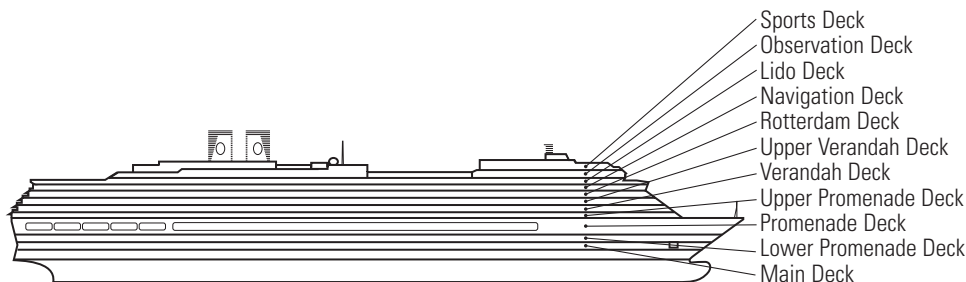

DECK PLANS & STATEROOMS

The deck plans are color-coded by category of stateroom, and the category letter precedes the stateroom number in each room. All staterooms are equipped with interactive LED television with On Demand movies, programming and multichannel music; mini-bar; mini-safe; data port; telephone.

Important Note: Not all staterooms within each category have the same furniture configuration and/or facilities. Appropriate symbols within the rooms on the deck plans describe differences from the stateroom descriptions below.

All information is subject to change.

STATEROOM SYMBOL LEGEND

- Quad (2 lower beds, 1 sofa bed, 1 upper)
- Triple (2 lower beds, 1 sofa bed)
- △ Partial sea view
- × Fully obstructed view
- + Connecting rooms
- Shower only
- ♠ Single sink vanity
- Staterooms have solid steel verandah railings instead of clear-view Plexiglas® railings
- ♿ Suites SC6175 & SC6164 are fully accessible, bathtub and roll-in shower. Suite SS6108 and staterooms I-8037, VB6004, VB6003, D1100, C1082, C1081, J1074, K1012 & K1011 are fully accessible, roll-in shower only.
- ▼ Suites SY8068, SY5002 & SY5001 are fully accessible with single side approach to the bed, bathtub and roll-in shower
- ★ Staterooms VA8032, VA8031, VA6049, VA5140, VA5137, VA5054, VA5051, VA4132, VA4131, H4090, H4089, VA4052 & VA4051 are ambulatory accessible, roll-in shower only