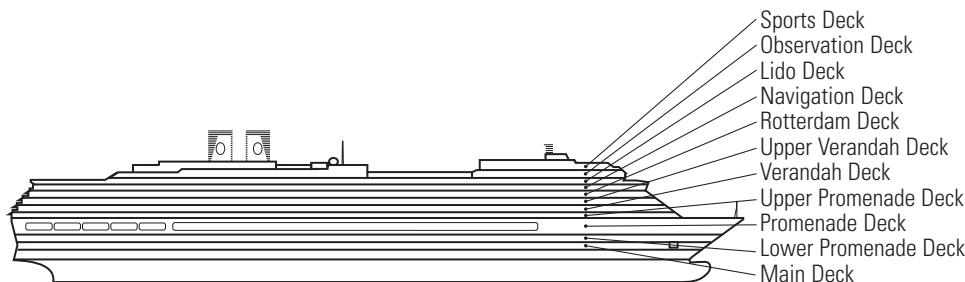

All information is subject to change.

STATEROOM SYMBOL LEGEND

- Quad (2 lower beds, 1 sofa bed, 1 upper)
- Triple (2 lower beds, 1 sofa bed)
- △ Partial sea view
- × Fully obstructed view
- + Connecting rooms
- Shower only
- ♠ Single sink vanity
- Staterooms have solid steel verandah railings instead of clear-view Plexiglas® railings
- ♿ Suites SC6175 & SC6164 are fully accessible, bathtub and roll-in shower. Suite SS6108 and staterooms I-8037, VB6004, VB6003, D1100, C1082, C1081, J1074, K1012 & K1011 are fully accessible, roll-in shower only.
- ▼ Suites SY8068, SY5002 & SY5001 are fully accessible with single side approach to the bed, bathtub and roll-in shower
- ★ Staterooms VA8032, VA8031, VA6049, VA5140, VA5137, VA5054, VA5051, VA4132, VA4131, H4090, H4089, VA4052 & VA4051 are ambulatory accessible, roll-in shower only

OCEAN-VIEW STATEROOMS

C **D** **DD** **E** **F**
Large: 2 lower beds convertible to 1 queen-size bed, bathtub & shower.
Approximately 174–180 sq. ft.

INTERIOR STATEROOMS

J
Large: 2 lower beds convertible to 1 queen-size bed, shower.
Approximately 151–233 sq. ft.

K
Large or Standard: 2 lower beds convertible to 1 queen-size bed, shower.
Approximately 151–233 sq. ft.