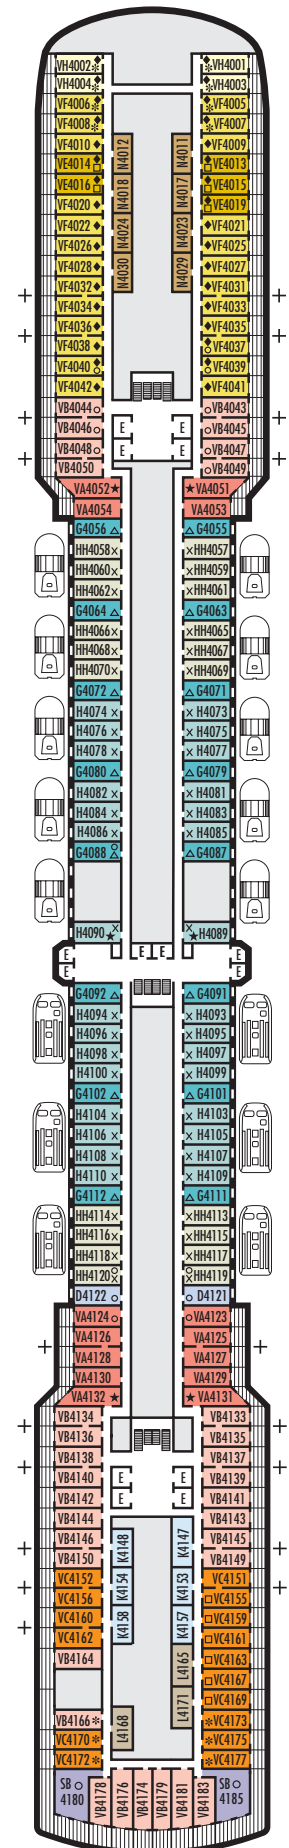

K
Large or Standard: 2 lower beds convertible to 1 queen-size bed, shower.
Approximately 151–233 sq. ft.

EFFECTIVE AFTER NOV 5, 2017
MS ZUIDERDAM

DECK PLANS & STATEROOMS

The deck plans are color-coded by category of stateroom, and the category letter precedes the stateroom number in each room. All staterooms are equipped with interactive LED television with On Demand movies, programming and multichannel music; mini-bar; mini-safe; data port; telephone.

VERANDAH STATEROOMS

VA VB VC VE VF VH
Verandah: 2 lower beds convertible to 1 queen-size bed, bathtub & shower, sitting area, private verandah, floor-to-ceiling windows. Approximately 212–359 sq. ft. including verandah.

OCEAN-VIEW STATEROOMS

D
Large: 2 lower beds convertible to 1 queen-size bed, bathtub & shower. Approximately 174–180 sq. ft.

G H HH
Large: 2 lower beds convertible to 1 queen-size bed, bathtub & shower. All G-category staterooms have partial sea views. All H- & HH-category staterooms have fully obstructed views. Approximately 174–180 sq. ft.

INTERIOR STATEROOMS

K
Large or Standard: 2 lower beds convertible to 1 queen-size bed, shower. Approximately 151–233 sq. ft.

L N
Standard: 2 lower beds convertible to 1 queen-size bed, shower. Approximately 151–233 sq. ft.