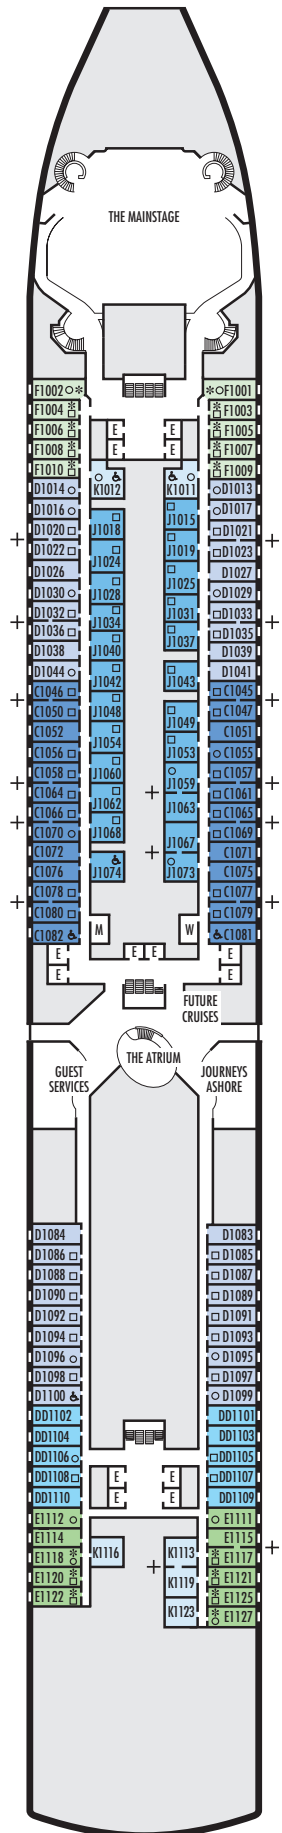

Important Note: Not all staterooms within each category have the same furniture configuration and/or facilities. Appropriate symbols within the rooms on the deck plans describe differences from the stateroom descriptions below.

All information is subject to change.

STATEROOM SYMBOL LEGEND

- Quad (2 lower beds, 1 sofa bed, 1 upper)
- Triple (2 lower beds, 1 sofa bed)
- △ Partial sea view
- × Fully obstructed view
- + Connecting rooms
- * Shower only
- ♠ Single sink vanity
- ◆ Staterooms have solid steel verandah railings instead of clear-view Plexiglas® railings
- ♿ Suites SC6175 & SC6164 are fully accessible, bathtub and roll-in shower. Suite SS6108 and staterooms I-8037, VB6004, VB6003, D1100, C1082, C1081, J1074, K1012 & K1011 are fully accessible, roll-in shower only.
- ▼ Suites SY8068, SY5002 & SY5001 are fully accessible with single side approach to the bed, bathtub and roll-in shower
- ★ Staterooms VA8032, VA8031, VA6049, VA5140, VA5137, VA5054, VA5051, VA4132, VA4131, H4090, H4089, VA4052 & VA4051 are ambulatory accessible, roll-in shower only

OCEAN-VIEW STATEROOMS

C **D** **DD** **E** **F**
Large: 2 lower beds convertible to 1 queen-size bed, bathtub & shower.
Approximately 174–180 sq. ft.

INTERIOR STATEROOMS

J
Large: 2 lower beds convertible to 1 queen-size bed, shower.
Approximately 151–233 sq. ft.

K
Large or Standard: 2 lower beds convertible to 1 queen-size bed, shower.
Approximately 151–233 sq. ft.

EFFECTIVE AFTER NOV 5, 2017
MS ZUIDERDAM

DECK PLANS & STATEROOMS

The deck plans are color-coded by category of stateroom, and the category letter precedes the stateroom number in each room. All staterooms are equipped with interactive LED television with On Demand movies, programming and multichannel music; mini-bar; mini-safe; data port; telephone.