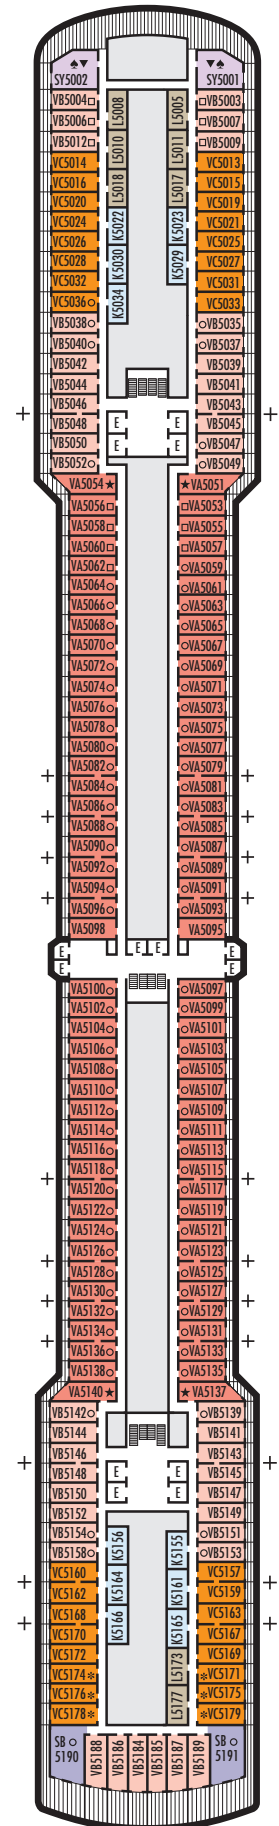

K
Large or Standard: 2 lower beds convertible to 1 queen-size bed, shower.
Approximately 151–233 sq. ft.

EFFECTIVE AFTER NOV 5, 2017
MS ZUIDERDAM

DECK PLANS & STATEROOMS

The deck plans are color-coded by category of stateroom, and the category letter precedes the stateroom number in each room. All staterooms are equipped with interactive LED television with On Demand movies, programming and multichannel music; mini-bar; mini-safe; data port; telephone.

INTERIOR STATEROOMS

K
Large or Standard: 2 lower beds convertible to 1 queen-size bed, shower. Approximately 151–233 sq. ft.

L N
Standard: 2 lower beds convertible to 1 queen-size bed, shower. Approximately 151–233 sq. ft.

VERANDAH STATEROOMS

VA VB VC

Verandah: 2 lower beds convertible to 1 queen-size bed, bathtub & shower, sitting area, private verandah, floor-to-ceiling windows. Approximately 212–359 sq. ft. including verandah.

INTERIOR STATEROOMS

K

Large or Standard: 2 lower beds convertible to 1 queen-size bed, shower. Approximately 151–233 sq. ft.

L

Standard: 2 lower beds convertible to 1 queen-size bed, shower. Approximately 151–233 sq. ft.