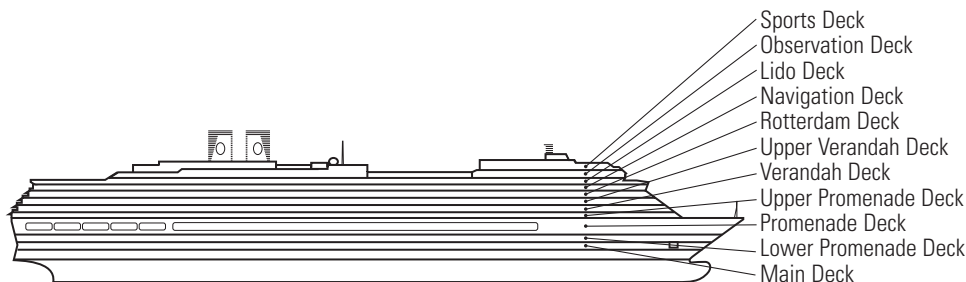

VERANDAH SUITES

SB
Neptune Suites: 2 lower beds convertible to 1 king-size bed, bathroom with dual sink vanity, full-size whirlpool bath & shower & additional shower stall, large sitting area, dressing room, private verandah, 1 sofa bed for 2 persons, floor-to-ceiling windows.
Approximately 500–712 sq. ft. including verandah.

SY SZ
Signature Suites: 2 lower beds convertible to 1 queen-size bed, bathroom with dual sink vanity, full-size whirlpool bath & shower & additional shower stall, large sitting area, private verandah, 1 sofa bed for 1 person, floor-to-ceiling windows.
Approximately 372–384 sq. ft. including verandah.

VERANDAH STATEROOMS

VA VC VE VF
Verandah: 2 lower beds convertible to 1 queen-size bed, bathtub & shower, sitting area, private verandah, floor-to-ceiling windows.
Approximately 212–359 sq. ft. including verandah.

INTERIOR STATEROOMS

I MM
Large or Standard: 2 lower beds convertible to 1 queen-size bed, shower.
Approximately 151–233 sq. ft.