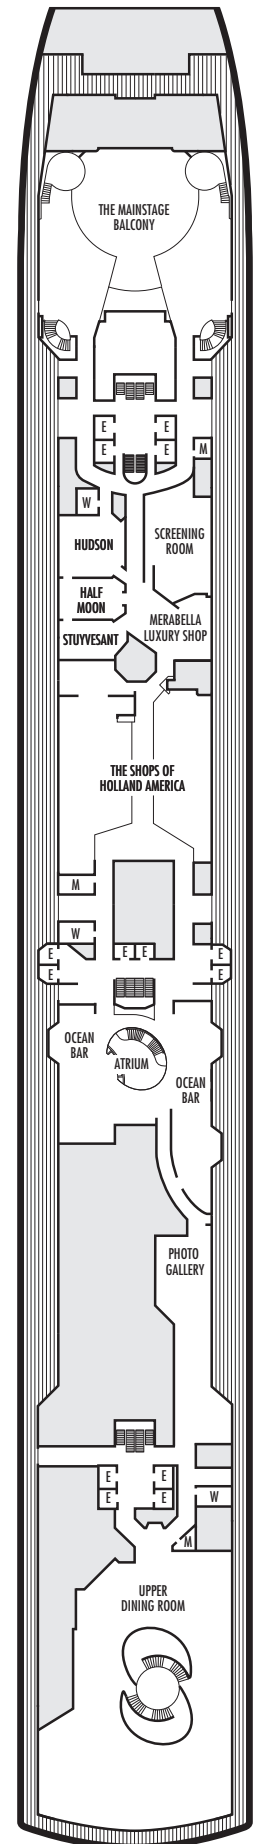

DECK PLANS & STATEROOMS

The deck plans are color-coded by category of stateroom, and the category letter precedes the stateroom number in each room. All staterooms are equipped with interactive LED television with On Demand movies, programming and multichannel music; mini-bar; mini-safe; data port; telephone.

Important Note: Not all staterooms within each category have the same furniture configuration and/or facilities. Appropriate symbols within the rooms on the deck plans describe differences from the stateroom descriptions below.

All information is subject to change.

STATEROOM SYMBOL LEGEND

- Quad (2 lower beds, 1 sofa bed, 1 upper)
- Triple (2 lower beds, 1 sofa bed)
- △ Partial sea view
- × Fully obstructed view
- + Connecting rooms
- Shower only
- ♠ Single sink vanity
- Staterooms have solid steel verandah railings instead of clear-view Plexiglas® railings
- ♿ Suites SC6175 & SC6164 are fully accessible, bathtub and roll-in shower. Suite SS6108 and staterooms I-8037, VB6004, VB6003, D1100, C1082, C1081, J1074, K1012 & K1011 are fully accessible, roll-in shower only.
- ▼ Suites SY8068, SY5002 & SY5001 are fully accessible with single side approach to the bed, bathtub and roll-in shower
- ★ Staterooms VA8032, VA8031, VA6049, VA5140, VA5137, VA5054, VA5051, VA4132, VA4131, H4090, H4089, VA4052 & VA4051 are ambulatory accessible, roll-in shower only