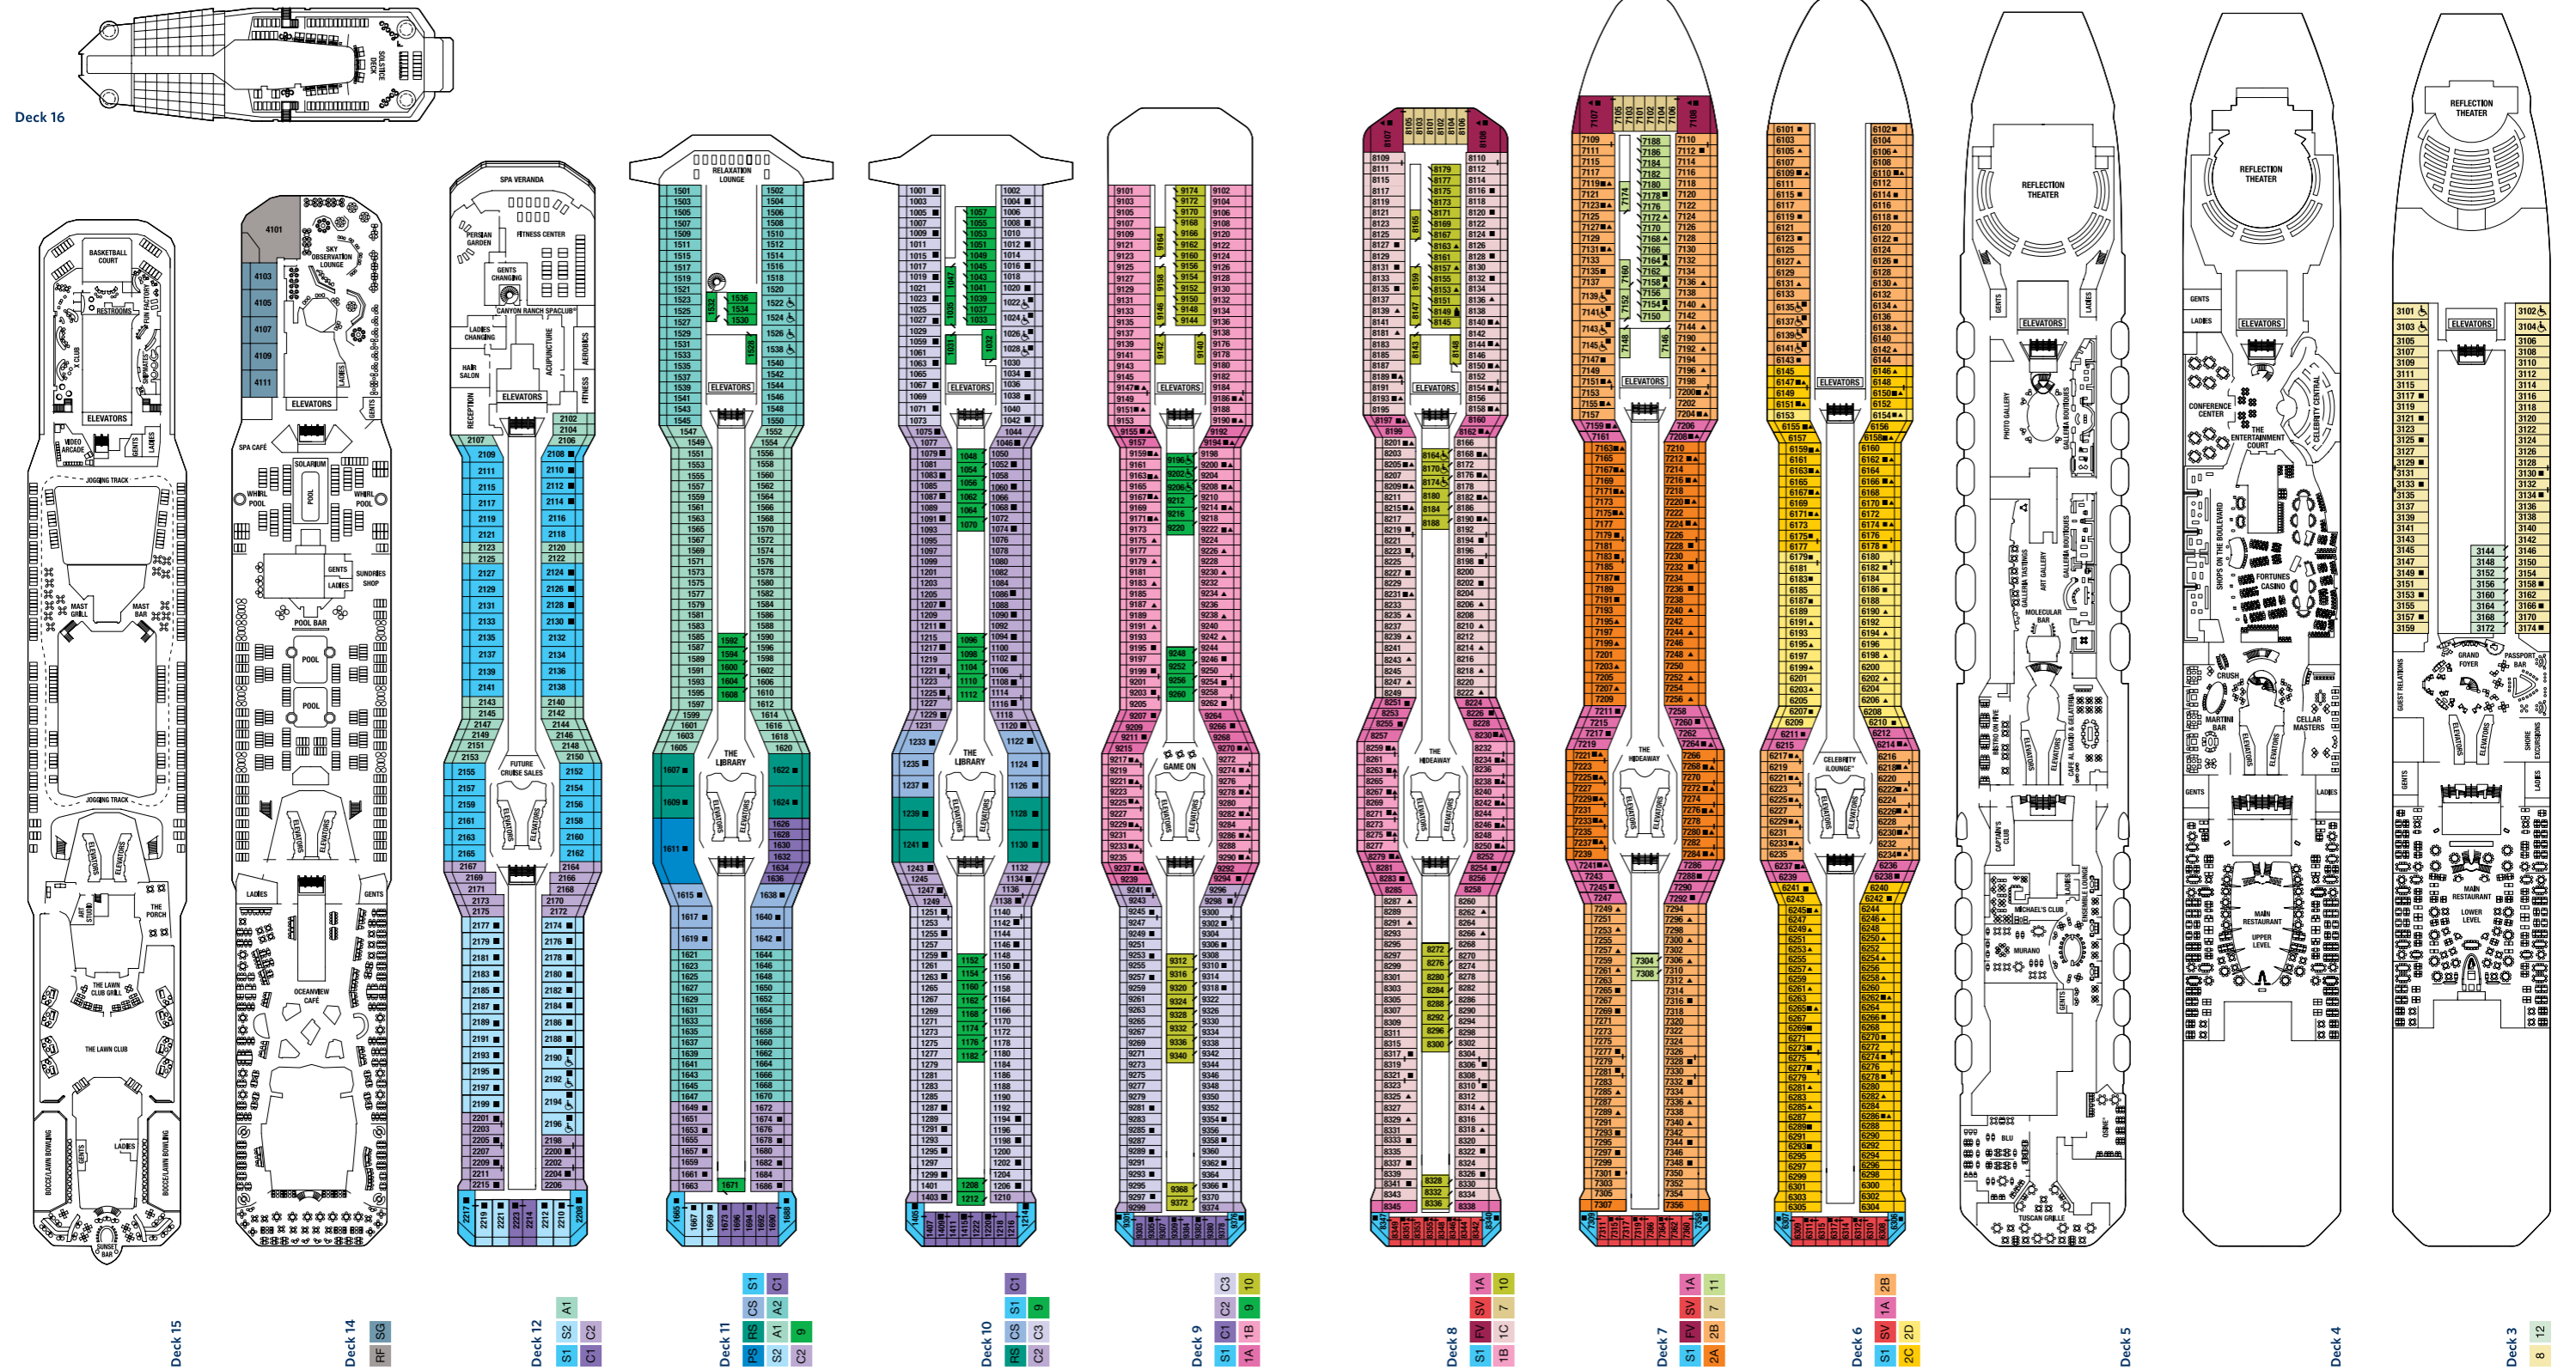

Celebrity Reflection® Deck Plans

Celebrity Reflection®
 Occupancy: 3,046
 Tonnage: 126,000
 Length: 1,047 feet (324 metres)
 Electric Current: 110/220 AC
 Ship's Registry: Malta
 Entered Service: 2012

Staterooms with an upper bed and sofa bed accommodate a maximum of four guests. Accessible staterooms with a sofa bed accommodate a maximum of three guests. Accessible suites with a sofa bed accommodate a maximum of four guests. Staterooms 1547, 1549, 1552, and 1554 have partially obstructed views. Staterooms 2190, 2192, 2194, and 2196 have roll-in showers, no bathtubs. 2C Balcony Staterooms have partially obstructed balcony views. 2D Balcony Staterooms have obstructed balcony views. 2D Balcony Staterooms and Staterooms 1547, 1549, 1552, 1553 and 1554 have obstructed balcony views.

Deck plan shown is Celebrity Reflection, which represents an example of a Solstice Class ship. Facilities and venues may vary by ship. The deck plan is designed to give an overview of the layout of a typical Solstice Class ship, indicating the location of facilities and staterooms by stateroom number. The deck plan is not an exact blueprint or to scale, and is subject to change. Should you have specific needs or require additional information regarding a particular stateroom, please contact our Reservations Department, your travel agent or cruise specialist.

- Deck Numbers Reflect Upper Guest Levels
- Convertible Sofa Bed
 - ▲ One Upper Berth
 - ▬ Connecting Staterooms
 - ▬ Inside Stateroom Door Location
 - ♿ Wheelchair Accessible Stateroom/ Suite Featuring Roll-In Shower